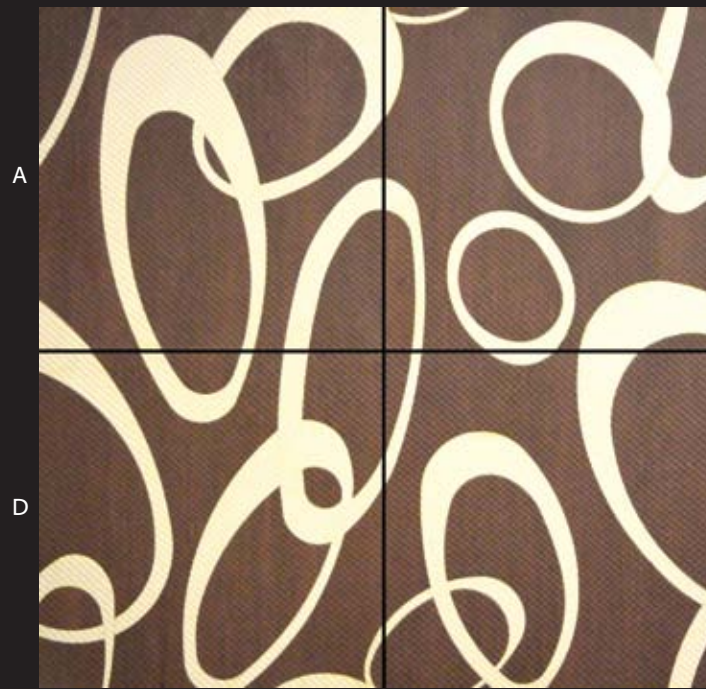

ARTISTIC
COLLECTION

VENUS
TILES
TILEVOLUTION

Ring Brown
Deck-C-Brown(S)10, 600 x 600 mm